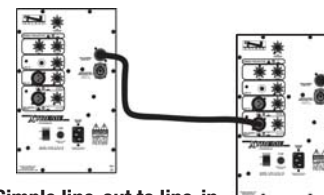

Xtreme Daisy-Chain

Simple line-out to line-in connection expands your coverage

UHF WIRELESS

WH-6000
Handheld wireless microphone/transmitter

WB-6000
Wireless body-pack transmitter

Microphone options include:
Lapel/LM-60, Collar/CM-60 and Headband/HBM-60

ACCESSORIES

XTR-6001
Unpowered companion speaker

FL-4500
Admiral lectern

MIC-90
Professional dynamic, cardioid pattern handheld mic

SS-550
Heavy-duty speaker stand

NL-6000
Storage cover

HC-1650L/X
Custom traveling hard case

SC-100NL
100' speaker cable for XTR-6001

EX-50PP
50' shielded line cable

MODELS

XTR-6000
AC powered sound system

XTR-6000C
AC powered sound system with CD player installed

XTR-6000U1
AC powered sound system with 1 wireless receiver installed

XTR-6000U2
AC powered sound system with 2 wireless receivers installed

XTR-6000CU1
AC powered sound system with CD player and 1 wireless receiver installed

XTR-6000CU2
AC powered sound system with CD player and 2 wireless receivers installed

SPECIFICATIONS

XTR-6000	
Rated power output:	130 watts
Max SPL @ rated power	
Projection mode:	123 dB
Music mode:	116 dB
Frequency response	
Music mode:	80 Hz - 15 kHz
Projection mode:	+7 dB from 2 - 12 kHz
Bass/Treble control:	8 db cut/boost @ 100 Hz, 8 kHz
Line input:	1/4" phone, Hi-Z, unbalanced
Mic input:	XLR female, Lo-Z, 12 VDC phantom power
Balanced input:	XLR female, switchable mic/line level 12 VDC phantom power (switchable)
Sensitivity for rated output	
Unbalanced line:	-18 dBV (125 mVrms)
Balanced mic:	-58 dBV (1.25 mVrms)
Balanced input - mic:	-58 dBV (1.25 mVrms)
Balanced input - line:	-15 dBV (175 mVrms)
Line output (post fader):	XLR male, 600Ω, active balanced
Speaker Output:	4-pole Neutrik Speakon® jack for XTR-6001
AC power requirements:	110 - 125Vac, 50/60 Hz, 250W Max 210 - 240Vac, 50/60 Hz, 250W Max
Dimensions (HWD):	22.5 x 13 x 10", 57 x 33 x 26 cm
Weight:	35 pounds, 16 Kg.

Specifications subject to change without notice.