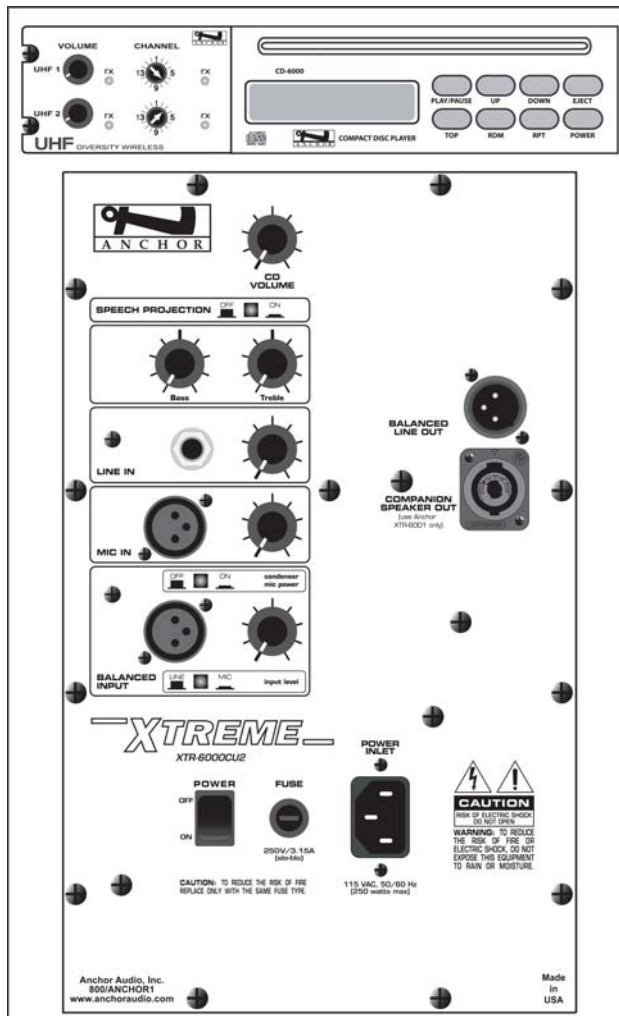

XTREME

DUAL-FUNCTION SOUND SYSTEM

MADE IN THE USA!

Reach crowds of 5,000+

Delivers up to 123 dB of clear sound

Clear and powerful sound, thanks to an 8-inch woofer and constant-directivity titanium dome compression driver in a ported enclosure

Active limiter—keeps sound clean even when driven hard

The XLR input allows use of line level or microphone sources, with or without condenser mic power

Neutrik Speakon® connector for use with XTR-6001

(XTR-6000CU2 Back Panel Shown)

6-YEAR WARRANTY!

Now featuring 16 channel UHF diversity wireless by Anchor Audio

Rugged CD mechanism with blue back-lit display and bar graph level display

Up to 2 wireless receivers with built-in CD player

Line-level, balanced output supplies signal to additional sound system

Speech projection mode provides crystal-clear voice projection

Bi-amplified; separate high and low frequency amplifiers for enhanced performance