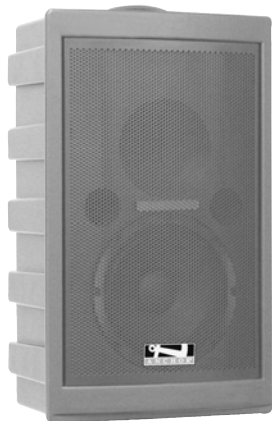

XTREME

DUAL-FUNCTION SOUND SYSTEM

MADE IN THE USA!

Reach crowds of 5,000+

Delivers up to 123 dB of clear sound

Clear and powerful sound, thanks to an 8-inch woofer and constant-directivity titanium dome compression driver in a ported enclosure

Active limiter—keeps sound clean even when driven hard

The XLR input allows use of line level or microphone sources, with or without condenser mic power

Neutrik Speakon® connector for use with XTR-6001

(XTR-6000CU2 Back Panel Shown)

6-YEAR WARRANTY!

Now featuring 16 channel UHF diversity wireless by Anchor Audio

Rugged CD mechanism with blue back-lit display and bar graph level display

Up to 2 wireless receivers with built-in CD player

Line-level, balanced output supplies signal to additional sound system

Speech projection mode provides crystal-clear voice projection

Bi-amplified; separate high and low frequency amplifiers for enhanced performance