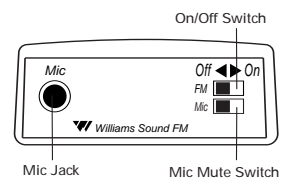

Applications:

• Classrooms • Job Consultation • Job Training • Tours • Group Meetings

PFM T31 FM Transmitter:

Dimensions:	3-5/8" L x 2-3/8" W x 7/8" H (92.1 mm x 60.3 mm x 22.2 mm)
Weight:	4.4 oz (125 g) with battery
Color:	Royal blue, shatter-resistant polypropylene
Battery Type:	Two (2) AA 1.5 V non-rechargeable Alkaline batteries (BAT 001), 70 mA nominal current drain, 12 hours approx. life (OR) Two (2) AA 1.5 V NiMH rechargeable batteries (BAT 026), 70 mA nominal current drain, 10 hours per charge approx., recharges in 14-16 hours, uses CHG 200 Charger
Operating Freq's:	Selectable, 10 channels, 72.1-75.9 MHz, internal DIP switch
Stability:	+ .005%, frequency synthesized, crystal reference, PLL
Modulation:	Wide-band FM, 75 kHz, 75 µS pre-emphasis
RF Output:	8000 µV/m at 30 m, max., 40 mW typical
FCC ID:	CNM T30
Freq Response:	100 to 10 kHz, + 3 dB at 1% max. THD
Signal-to-Noise Ratio:	55-60 dB, with R31 or R32 Receiver
Auto Gain Control:	40 dB range, 30 mV threshold
Transmit Antenna:	Integral with 39" microphone cord
Microphone:	Omnidirectional condenser, Lavalier-type, 39" cord, 3.5 mm mono phone plug (MIC 081)
Controls:	On/Off switch, slide-type Mute switch, slide-type
Mic Connector:	3.5 mm mono phone jack
Warranty:	5 years, parts and labor (90 days on accessories)

T31 Top